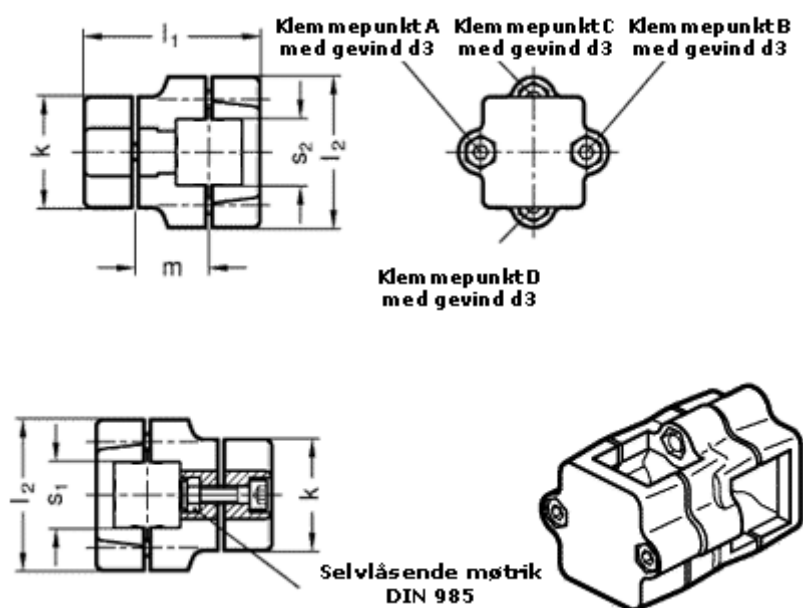

Article number: 20134V45V45762BL
Description: E+G Two-way Connector
GN134-V45-V45-76-2-BL

Measures

Adjustable clamp lever = GN 911-M10-55 have to be ordred separately

d3	= M10
k	= 76
l1	= 125.0
l2	= 98
m	= 55.0
s1	= 45
s2	= 45